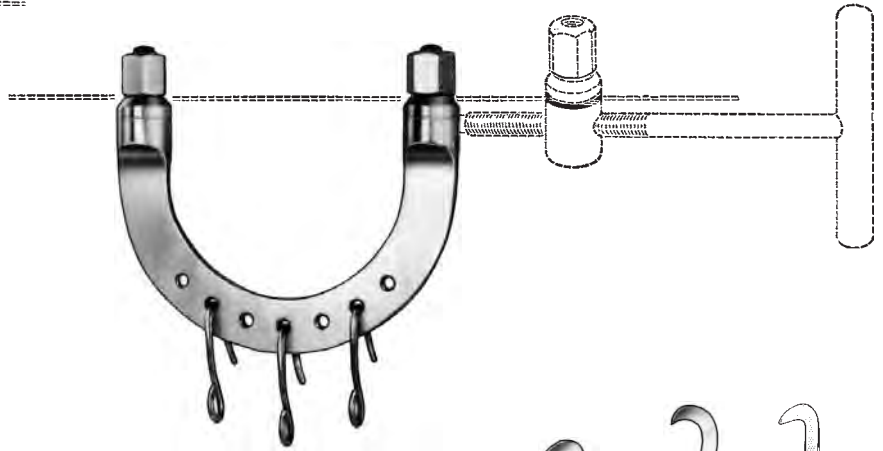

545-24-18
18 X 10 cm / 7 X 4"
545-25-27
27 X 27 cm / 10 1/2 X 10 1/2"