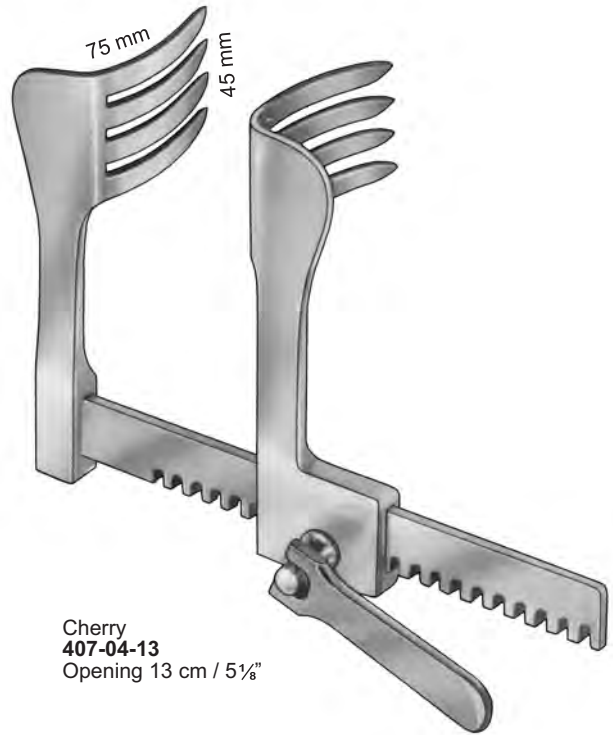

Cherry
407-04-13
Opening 13 cm / 5 1/8"