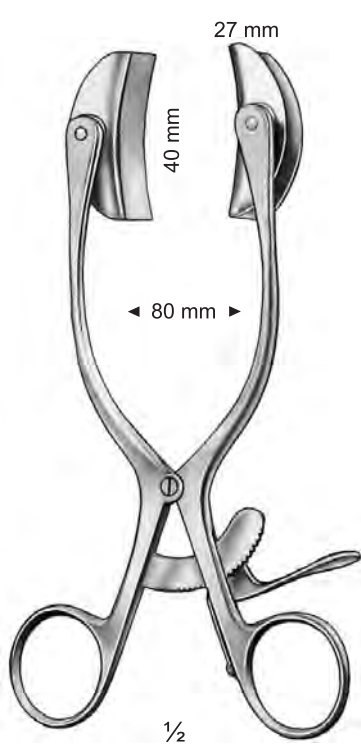

Hoen  
400-01-27 To 400-04-27  
27 cm / 10 3/4"

1/4

400-03-27 25 X 35 mm 400-07-23  
400-04-27 25 X 45 mm 400-08-23

1/2

Cloward-Lumber  
400-05-23 To 400-08-23  
23 cm / 9"

Baby-Collin  
401-01-17  
17 cm / 6 $\frac{3}{4}$ "  
Abdominal retractor complete  
with 2 pairs of blades