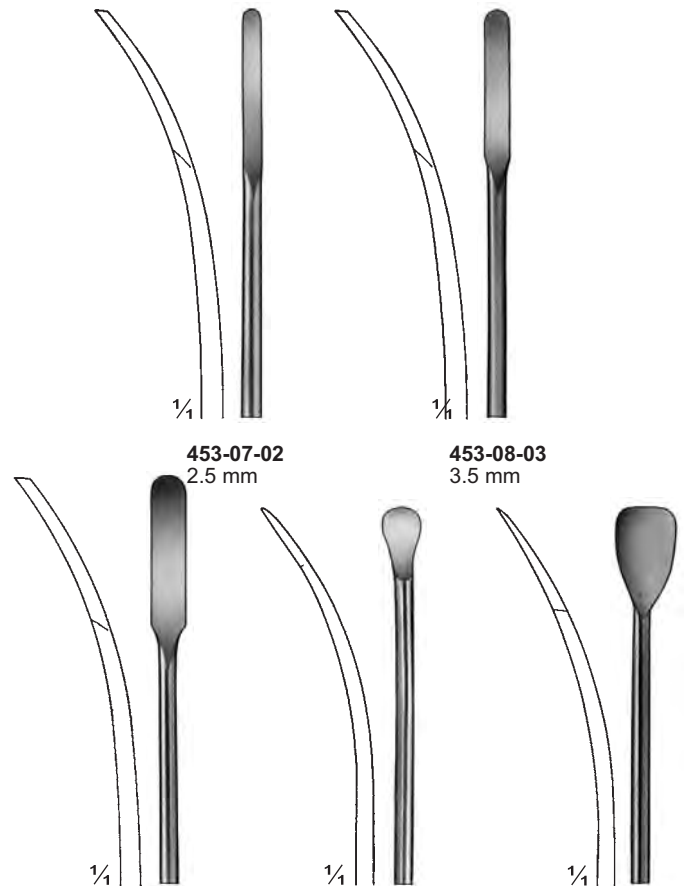

Paulsen
453-07-02 To 453-11-08
20 cm / 8"

453-08-03
3.5 mm

453-09-04
4.5 mm

453-10-05
5 mm

453-11-08
8 mm

453-07-02
2.5 mm