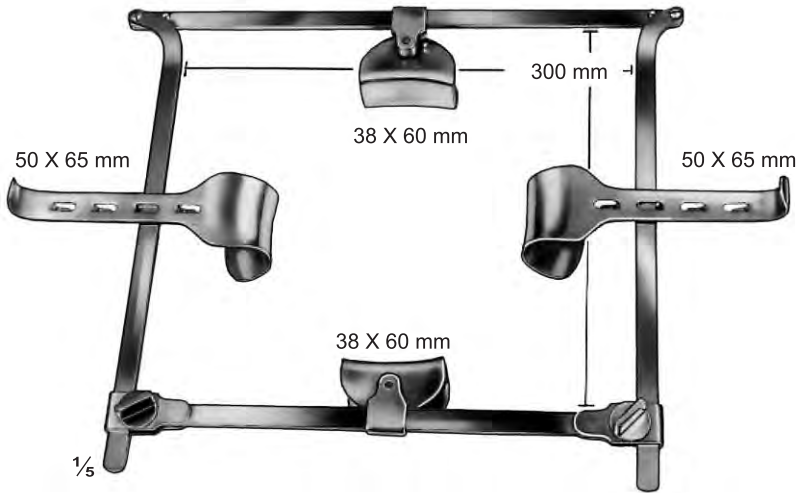

Kirschner  
**410-04-05**  
Large size  
complete consisting of :  
1 Folding frame 280 X 280 mm  
2 Hook-on retractors 40 X 55 mm  
2 Hook-on retractors 50 X 65 mm

**410-05-40**  
40 X 55 mm

**410-06-50**  
50 X 65 mm

**410-07-60**  
60 X 85 mm

**410-08-78**  
78 X 65 mm

**410-09-80**  
80 X 90 mm

**411-03-30**  
Folding frame 300 X 300 mm

- Franz**  
**411-01-05**  
Complete consisting of :  
1 Folding frame 300 X 300 mm  
2 Hook-on retractors 50 X 65 mm  
2 Exchangeable blades 38 X 60 mm
- 411-02-09**  
Complete consisting of :  
1 Folding frame 300 X 300 mm  
2 Hook-on retractors 50 X 65 mm  
2 Hook-on retractors 60 X 85 mm  
2 Exchangeable blades 38 X 60 mm  
2 Exchangeable blades 45 X 80 mm