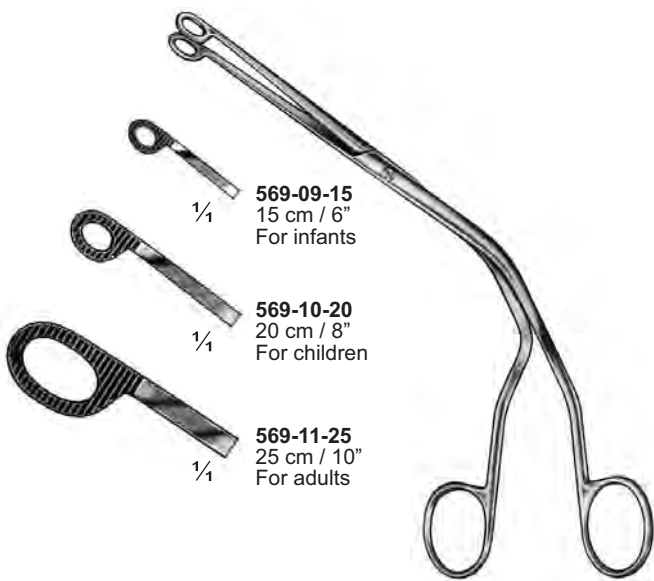

16 mm

569-09-15
15 cm / 6"
For infants

569-10-20
20 cm / 8"
For children

569-11-25
25 cm / 10"
For adults

Magil
569-09-15 To 569-11-25