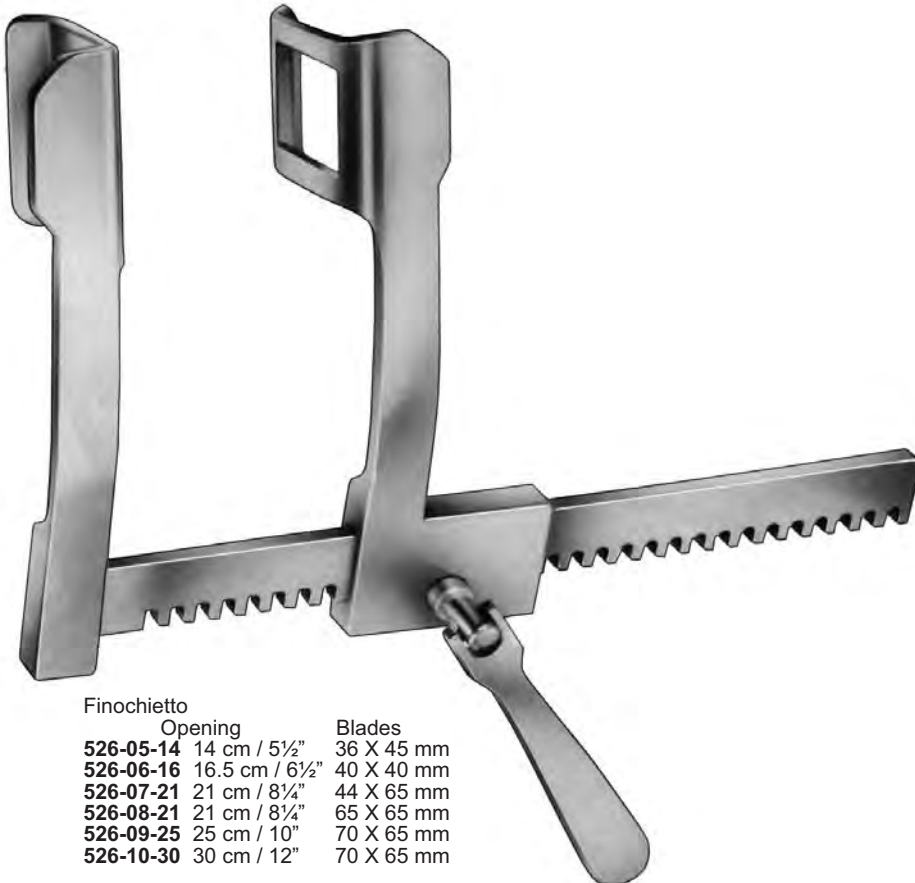

Finochietto
Opening   Blades
526-05-14 14 cm / 5 1/2"   36 X 45 mm
526-06-16 16.5 cm / 6 1/2"   40 X 40 mm
526-07-21 21 cm / 8 1/4"   44 X 65 mm
526-08-21 21 cm / 8 1/4"   65 X 65 mm
526-09-25 25 cm / 10"   70 X 65 mm
526-10-30 30 cm / 12"   70 X 65 mm

◀ 75 mm ▶