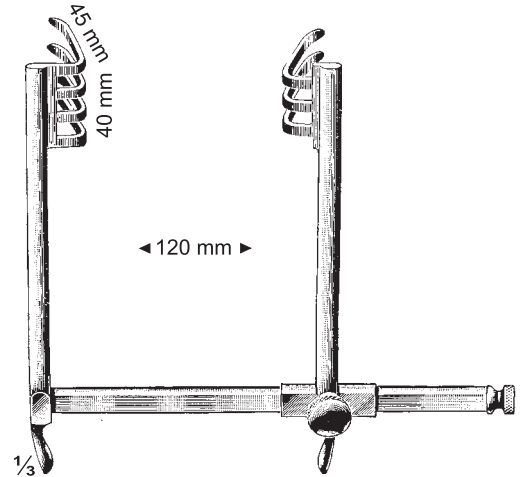

80 X 45 mm

O'Sullivan-O'Conner

409-13-03

With three blades

Frazier  
**410-01-08**  
Opening 8.5 cm / 3¼"

Temple Fay  
**410-02-12**  
Opening 12 cm / 4¾"

Kirschner  
**410-03-05**  
Complete consisting of :  
1 Frame 240 X 240 mm  
2 Hook-on retractors 40 X 55 mm  
2 Hook-on retractors 50 X 65 mm