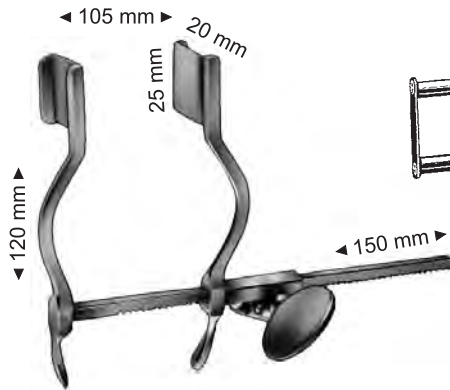

**Perman**

	Opening	Lateral Blades
<b>405-02-18</b>	18 cm / 7"	60 X 60 mm
<b>405-03-20</b>	20 cm / 8"	60 X 60 mm
<b>405-04-25</b>	25 cm / 10"	70 X 70 mm

**405-05-10**  
10.5 cm / 4¼"

**405-06-10**  
10.5 cm / 4¼"

Balfour-Baby  
406-01-09

Hertzler  
406-02-10

Balfour  
Opening Wire blades  
406-03-25 250 mm 35 X 100 mm  
406-04-28 280 mm 40 X 105 mm  
406-05-30 300 mm 40 X 110 mm

Balfour  
406-06-18 Opening 180 mm  
406-07-20 Opening 200 mm