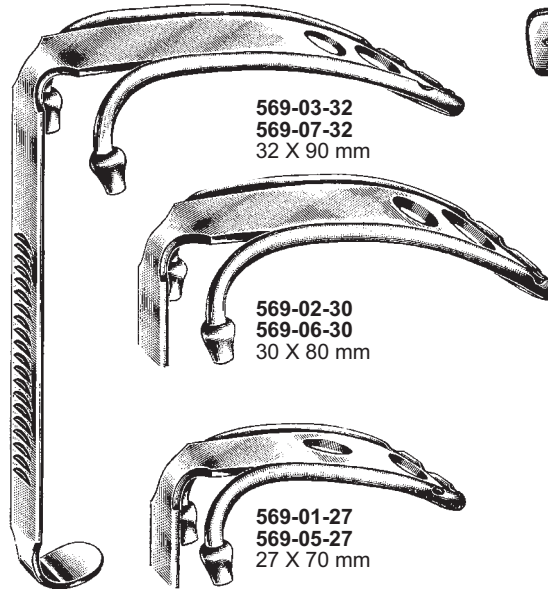

1/2  
**568-01-01**

1/2  
**568-02-02**

1/2  
**568-03-03**

1/2

1/2  
**568-05-00**  
Chest support for mouth gag

Negus  
**569-01-32 To 569-03-27**  
 Blades with suction device  
**569-04-00**  
 Complete consisting :  
 1 Frame  
 3 Blades  
 2 Adjustable tooth plates