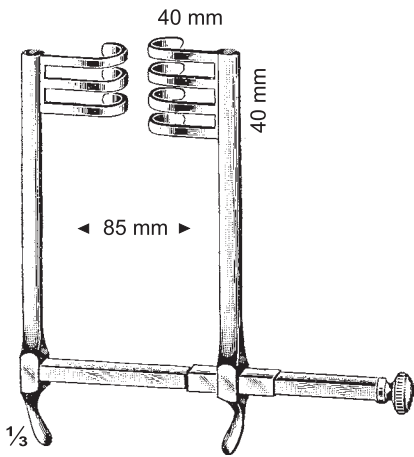

Frazier
410-01-08
Opening 8.5 cm / 3¼"