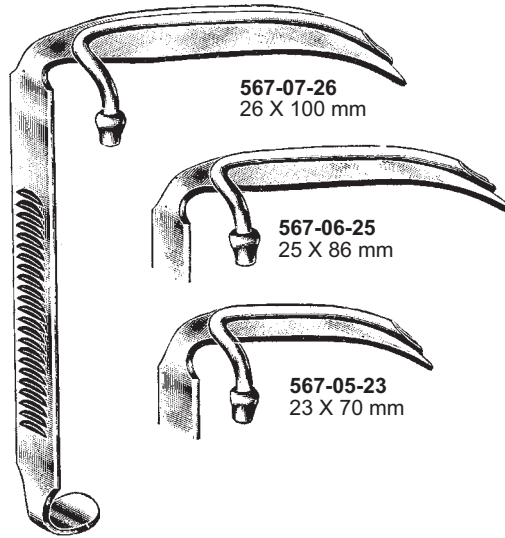

Mclvor
567-05-26 To 567-07-23
Blades with suction device
567-08-00
Complete consisting :
1 Frame 567-09-00
3 Blades