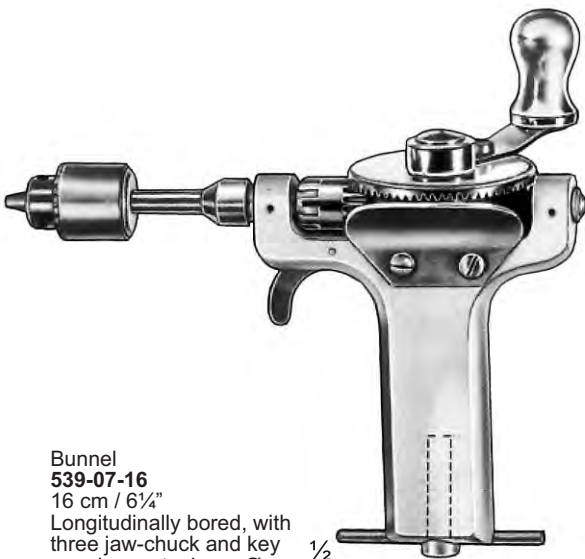

Bunel
539-07-16
16 cm / 6¼"
Longitudinally bored, with
three jaw-chuck and key
opening up to 4 mm Ø

1/2