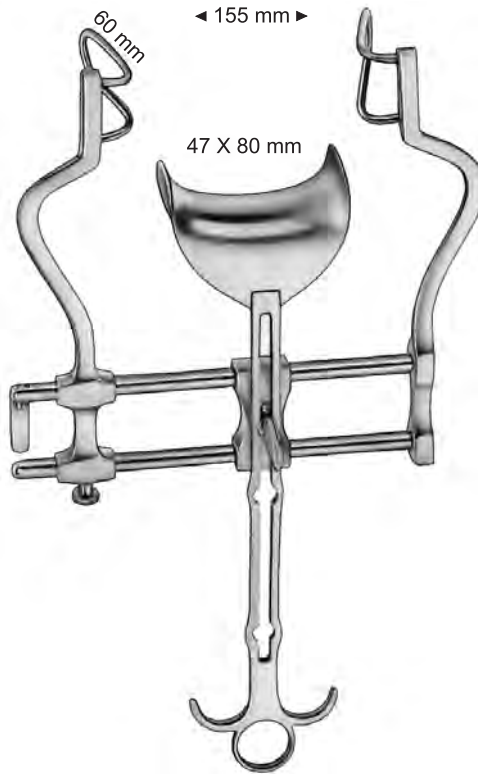

Balfour
407-08-12 Opening 125 mm
407-09-15 Opening 155 mm