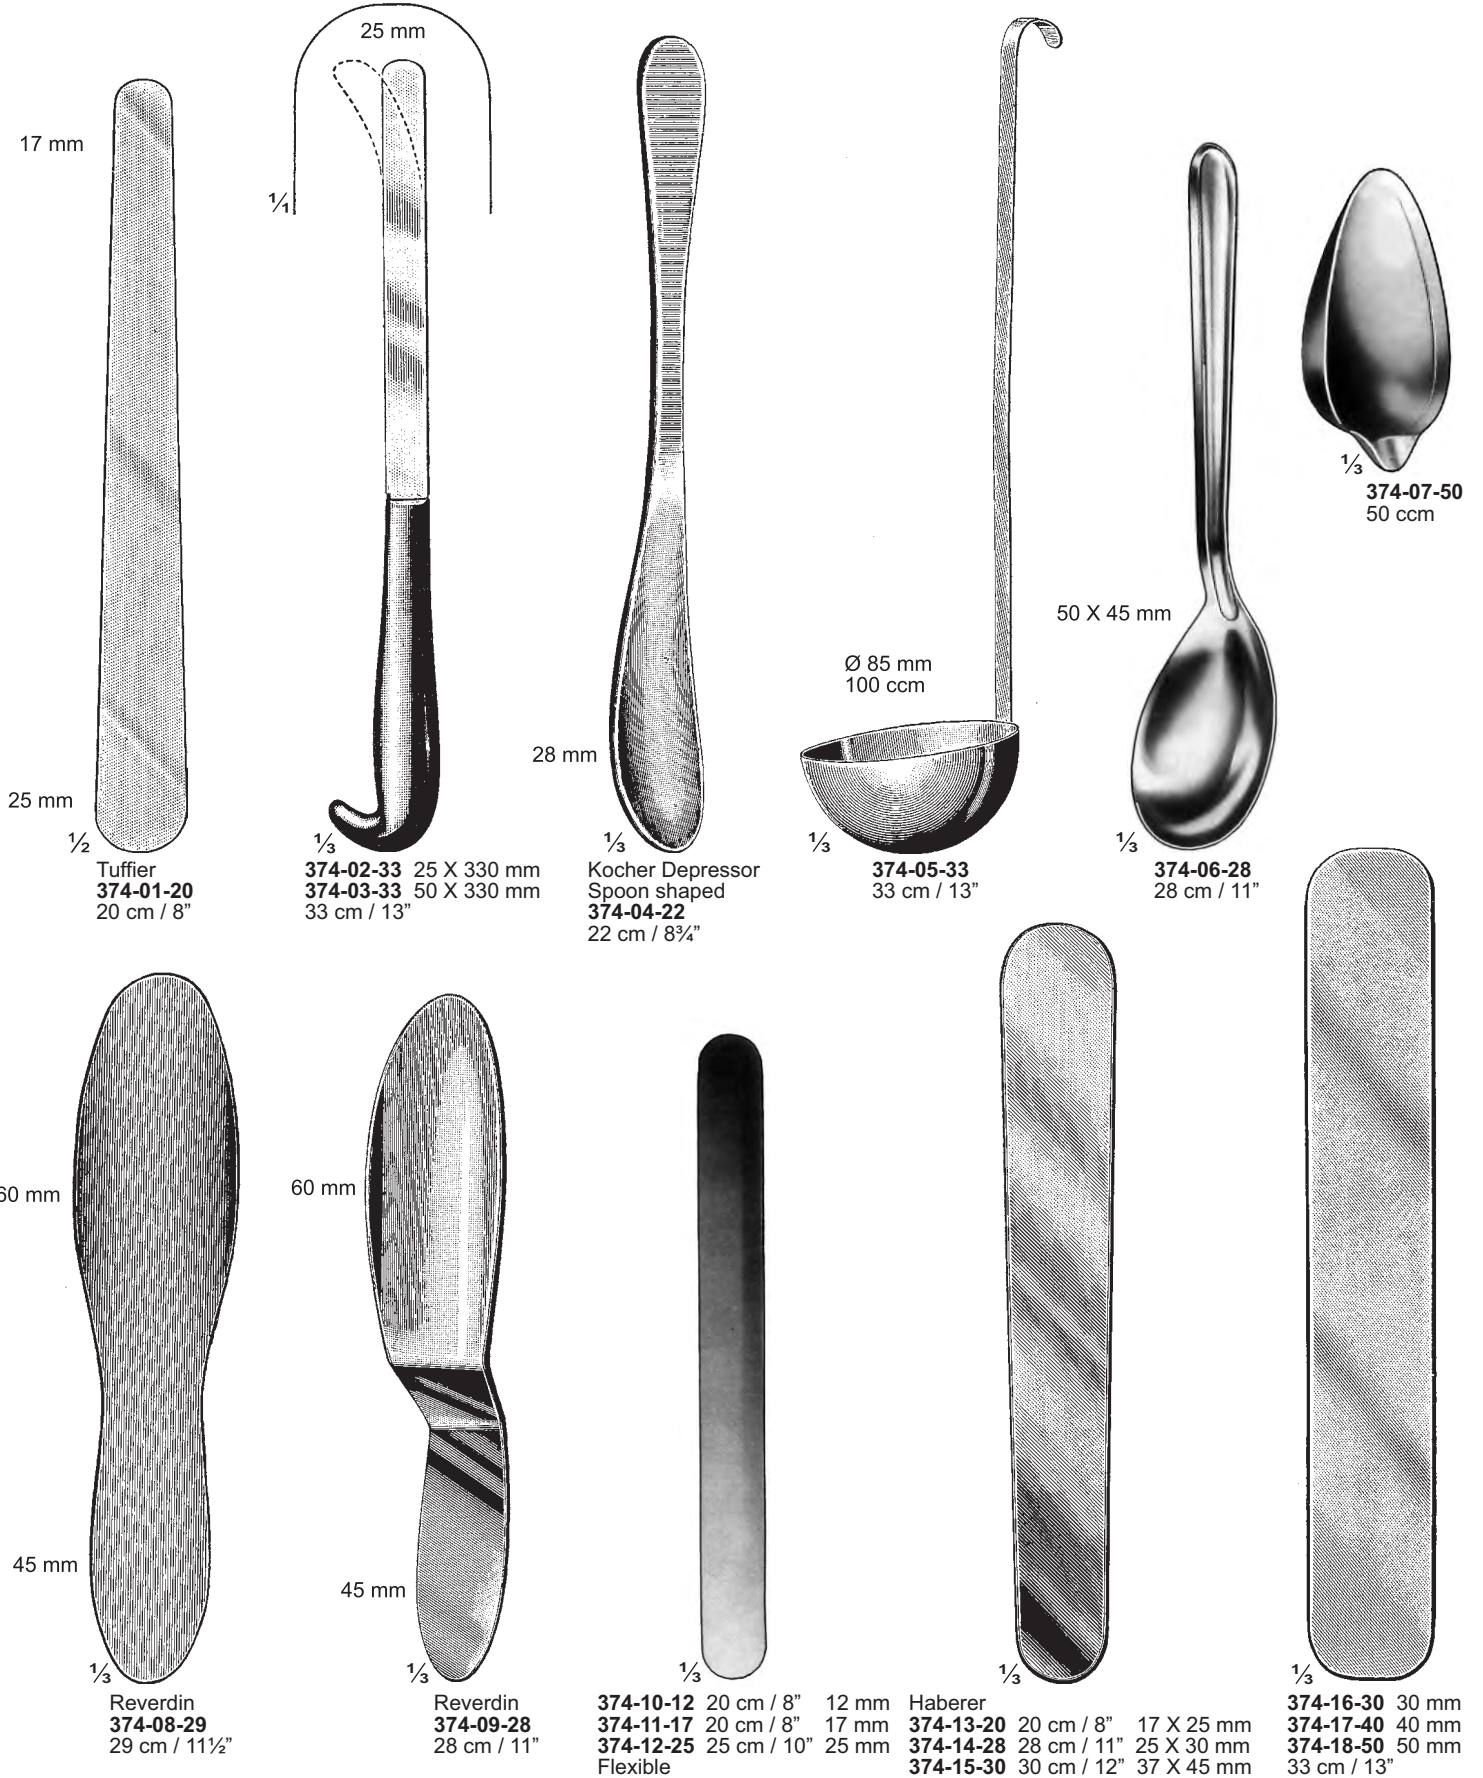

Mikulicz
373-01-29
25 cm / 10"

373-02-30 To 373-06-70
40 cm / 16"
Malleable of cooper