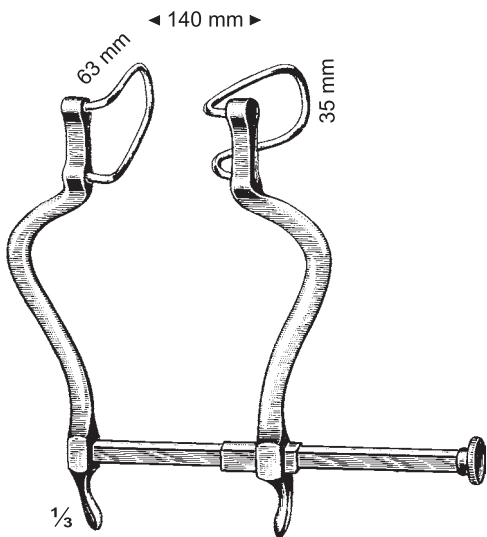

Gosset
408-07-14 Opening 14 cm / 5 1/2"
408-08-15 Opening 15 cm / 6"
408-09-18 Opening 18 cm / 7"