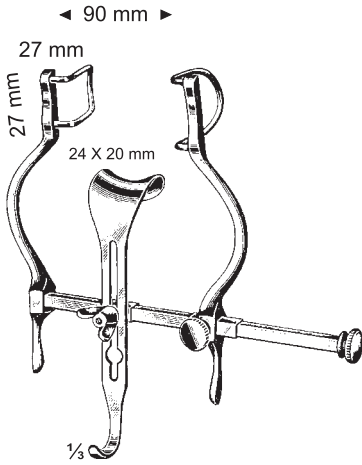

**Perman**

	Opening	Lateral Blades
<b>405-02-18</b>	18 cm / 7"	60 X 60 mm
<b>405-03-20</b>	20 cm / 8"	60 X 60 mm
<b>405-04-25</b>	25 cm / 10"	70 X 70 mm

**405-05-10**  
10.5 cm / 4¼"

**405-06-10**  
10.5 cm / 4¼"

Balfour-Baby  
406-01-09

Hertzler  
406-02-10

Balfour  
Opening Wire blades  
406-03-25 250 mm 35 X 100 mm  
406-04-28 280 mm 40 X 105 mm  
406-05-30 300 mm 40 X 110 mm

Balfour  
406-06-18 Opening 180 mm  
406-07-20 Opening 200 mm