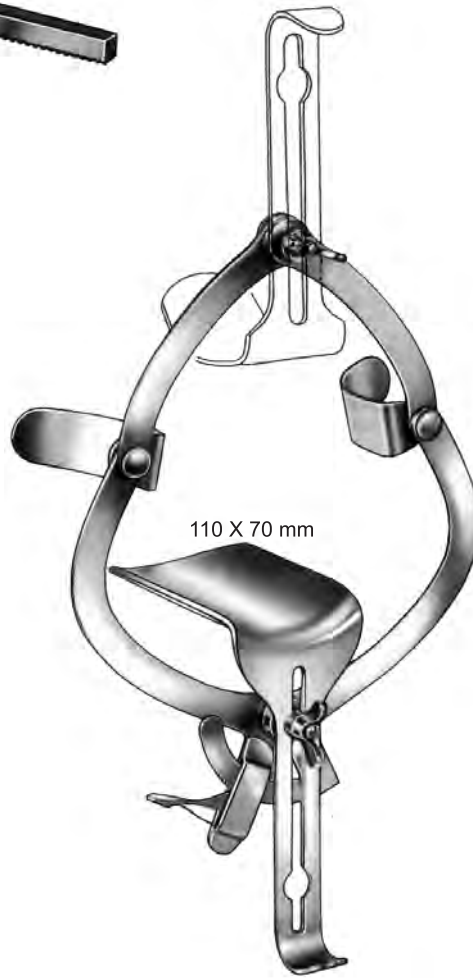

110 X 70 mm

80 X 45 mm

80 X 45 mm

O'Sullivan-O'Conner

409-13-03

With three blades