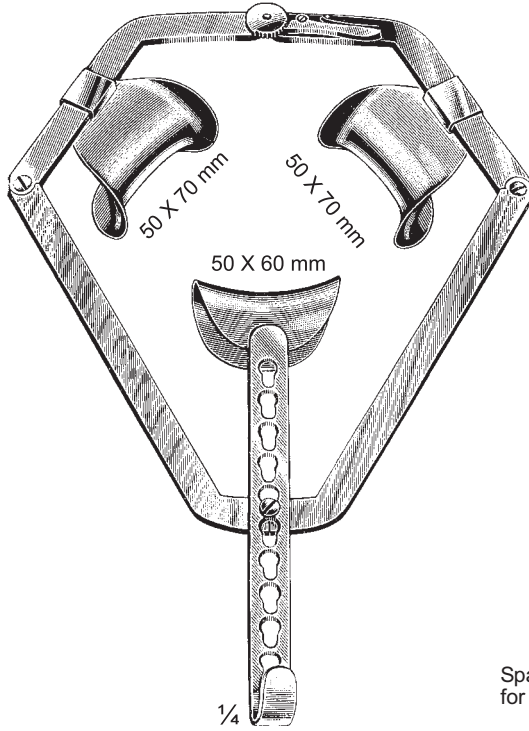

**413-01-85**  
85 cm / 34"  
Chain only  
**413-02-250** 250 grs Weight only  
**413-03-400** 400 grs Weight only

1/4

**413-04-04**  
Complete consisting of :  
1 Frame 240 X 240 mm  
1 Hook-on retractor 50 X 60 mm  
2 Blades 50 X 70 mm