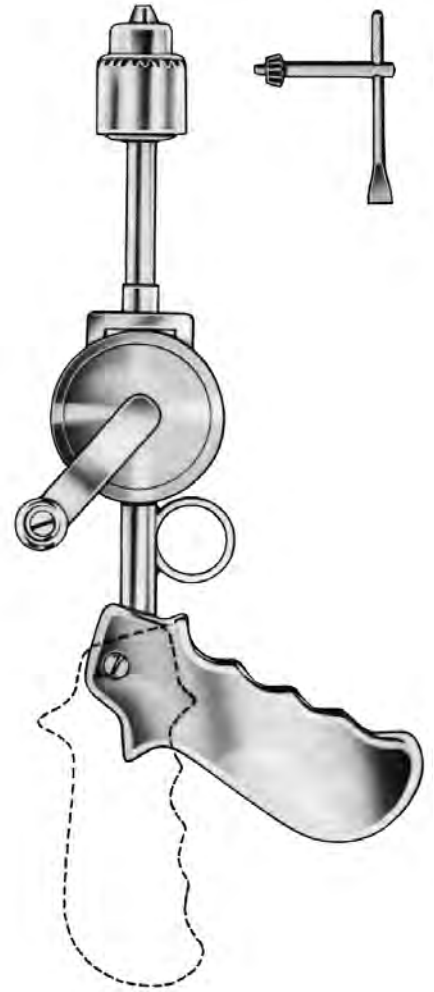

539-06-00
With key