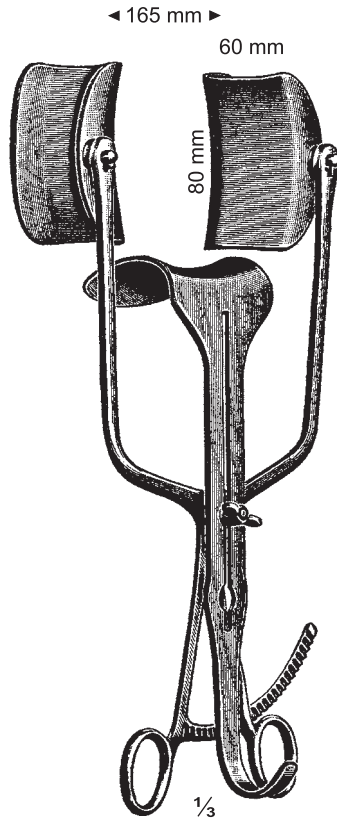

Oettingen
404-01-16
27 cm / 10½"
Central blade 50 X 65 mm