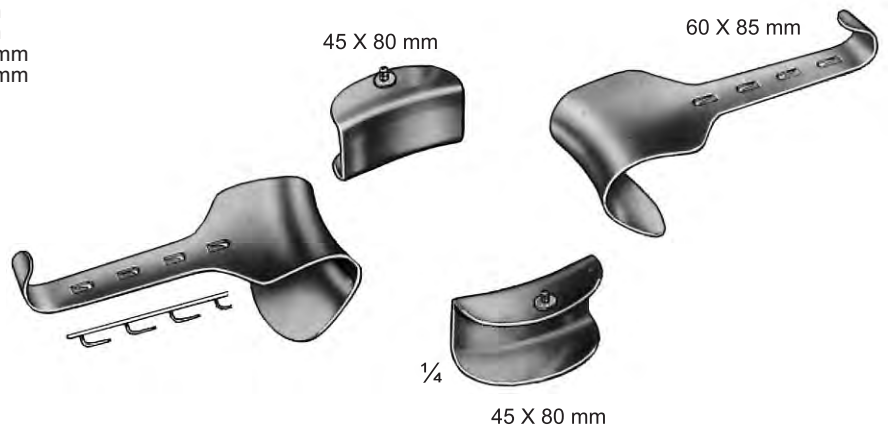

**410-07-60**  
60 X 85 mm

**410-08-78**  
78 X 65 mm

**410-09-80**  
80 X 90 mm

**411-03-30**  
Folding frame 300 X 300 mm

- Franz**  
**411-01-05**  
Complete consisting of :  
1 Folding frame 300 X 300 mm  
2 Hook-on retractors 50 X 65 mm  
2 Exchangeable blades 38 X 60 mm
- 411-02-09**  
Complete consisting of :  
1 Folding frame 300 X 300 mm  
2 Hook-on retractors 50 X 65 mm  
2 Hook-on retractors 60 X 85 mm  
2 Exchangeable blades 38 X 60 mm  
2 Exchangeable blades 45 X 80 mm