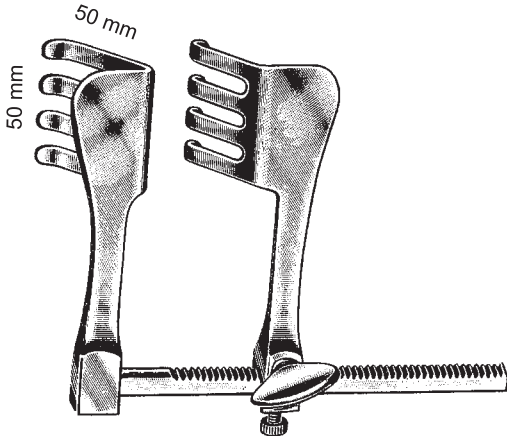

Bauchdeckenhalter Abdominal Retractors Ecarteurs abdominaux

Badgley
407-01-15 Opening 15 cm / 6"
407-02-18 Opening 18 cm / 7"
407-03-20 Opening 20 cm / 8"