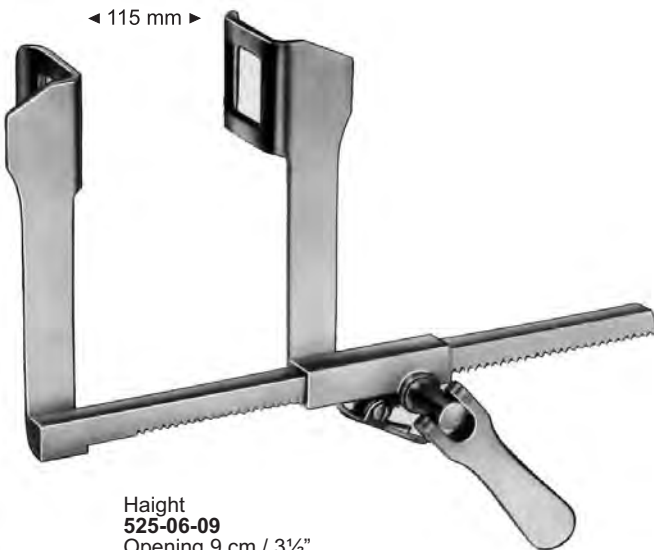

Morse  
**524-02 -20** For children  
 With moveable double blades  
 Opening 20 cm / 8"  
 Blades 12 X 20 mm  
**524-03-20** For adults  
 With moveable double blades  
 Opening 20 cm / 8"  
 Blades 19 X 19 mm

Cooley

	Opening	Blades
<b>524-04-07</b> For newborns	7.5 cm / 3"	12 X 17 mm
<b>524-05-10</b> Pediatric size	10 cm / 4"	16 X 30 mm
<b>524-06-15</b> Pediatric size	15 cm / 6"	21 X 44 mm
<b>524-07-20</b> For adults	20 cm / 8"	37 X 49 mm

Struck  
525-01-07 To 525-05-07  
Opening 7.5 cm / 3"  
For infants

525-01-07  
Blades 10 X 10 mm

525-02-07  
Blades 10 X 15 mm

525-03-07  
Blades 10 X 20 mm

525-04-07  
Blades 15 X 20 mm

525-05-07  
Blades 20 X 20 mm