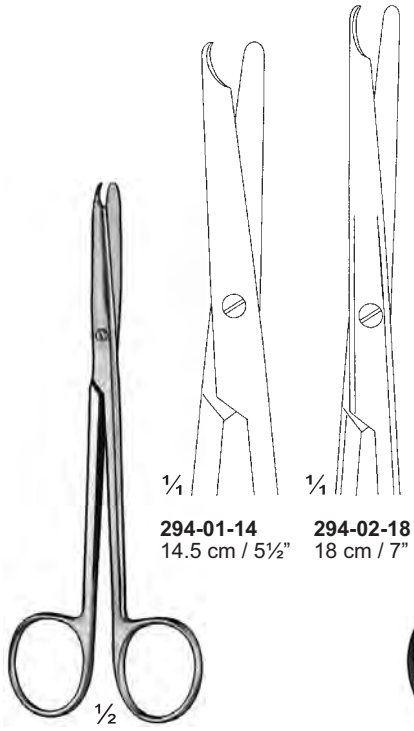

294-01-14
14.5 cm / 5½"

294-02-18
18 cm / 7"

Buck
294-01-14 & 294-02-18