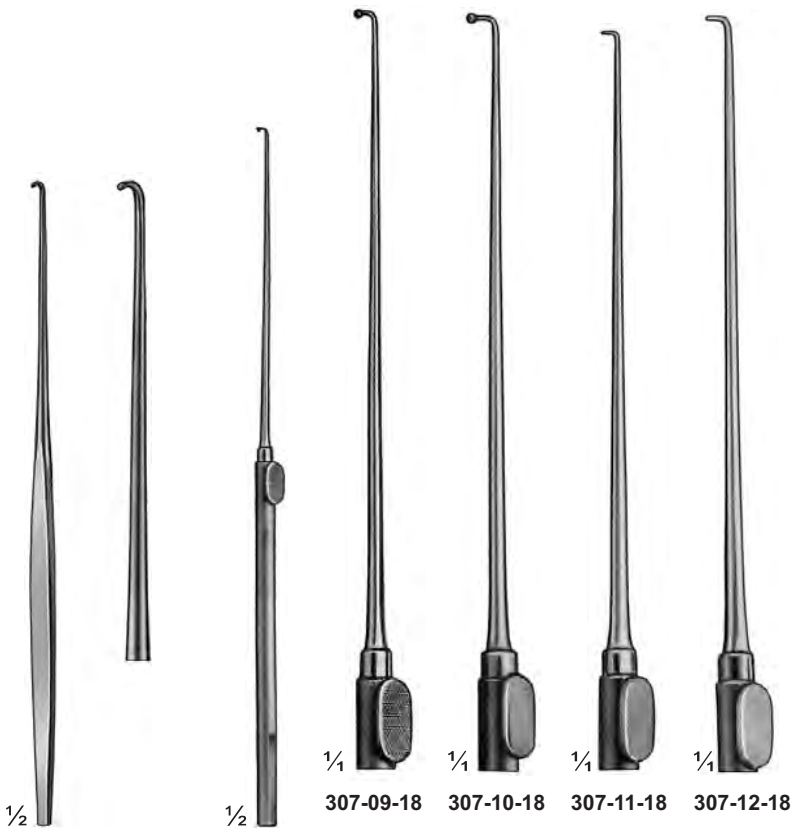

Brom
307-08-17
17 cm / 6 3/4"

Krayenbühl
307-09-18 To 307-12-18
18.5 cm / 7 1/4"

Caspar
307-13-24 To 307-16-24
24.5 cm / 9 3/4"