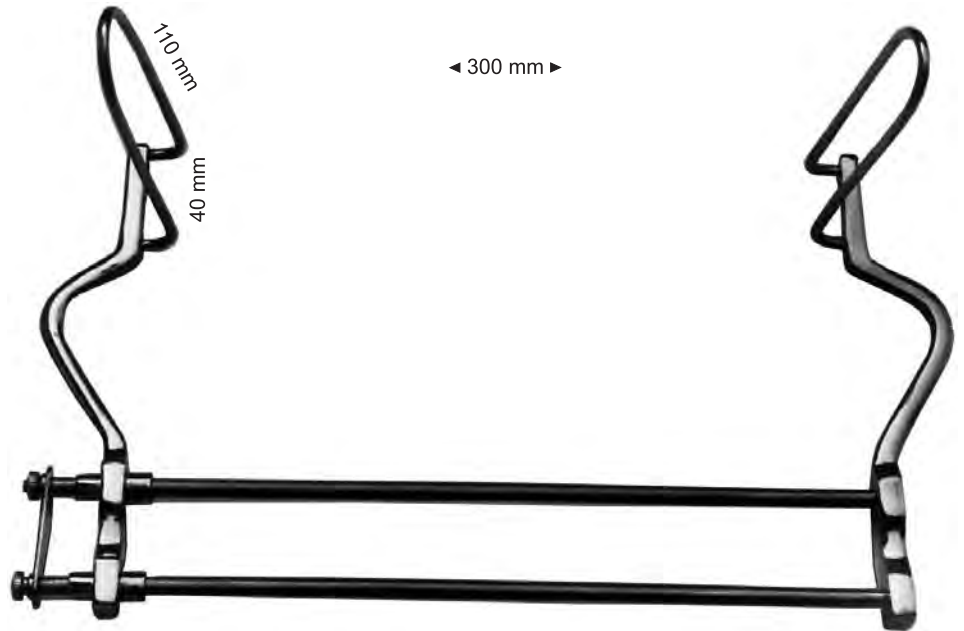

Gosset	Opening	Lateral Blades
408-10-12	12 cm / 4 3/4"	55 X 30 mmm
408-11-16	16 cm / 6 1/4"	60 X 30 mmm
408-12-18	18 cm / 7"	100 X 35 mmm
408-13-20	20 cm / 8"	100 X 35 mmm
408-14-24	24 cm / 9 1/2"	105 X 40 mmm
408-15-30	30 cm / 12"	110 X 40 mmm

Double shaft