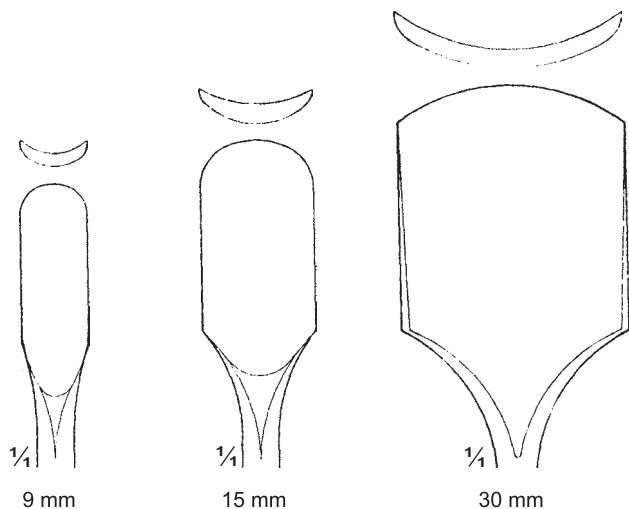

**446-01-20** 20 mm  
 24.5 cm / 9 3/4"

Zielke  
**446-02-05** 5.5 mm  
**446-03-09** 9 mm  
 23 cm / 9"

Wagner  
**446-04-09 To 446-12-30**  
 34 cm / 13 1/2"  
 Thin concave osteotome

**446-13-05** 5 mm  
**446-14-10** 10 mm  
**446-15-15** 15 mm  
 25 cm / 10"