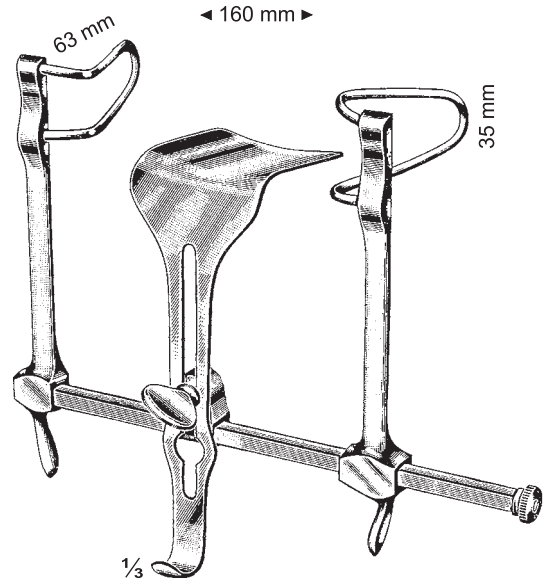

Gosset
408-04-16 Opening 16 cm / 6 1/4"
408-05-18 Opening 18.5 cm / 7 1/4"
408-06-22 Opening 22 cm / 8 3/4"