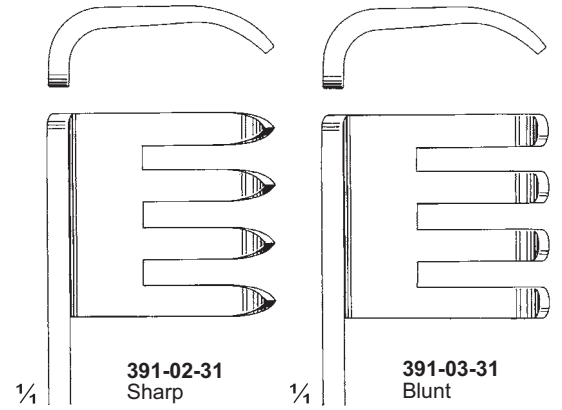

Harvey Jackson
391-01-28
28 cm / 11"
3 X 3 Prongs
Sharp