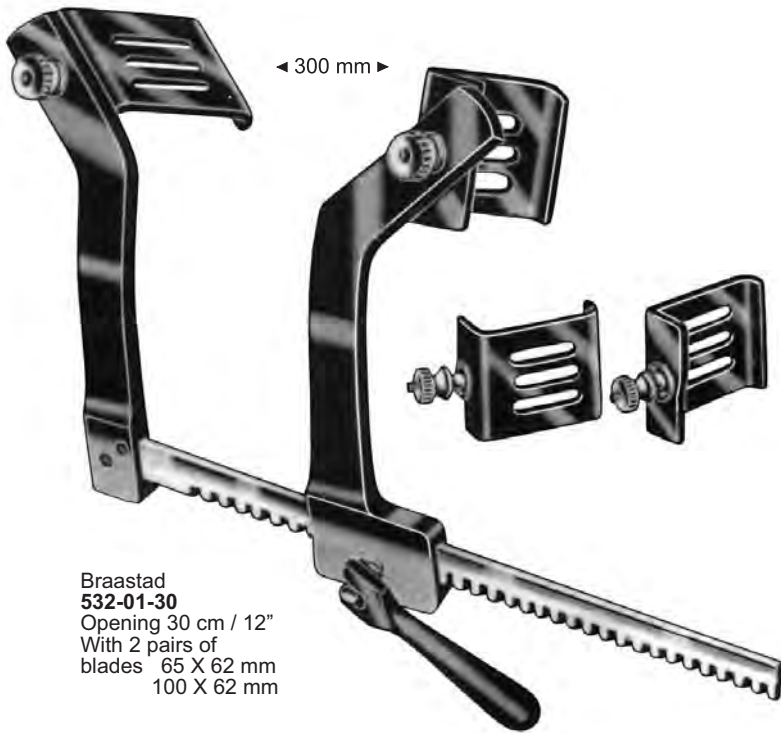

Braastad
532-01-30
Opening 30 cm / 12"
With 2 pairs of
blades 65 X 62 mm
100 X 62 mm