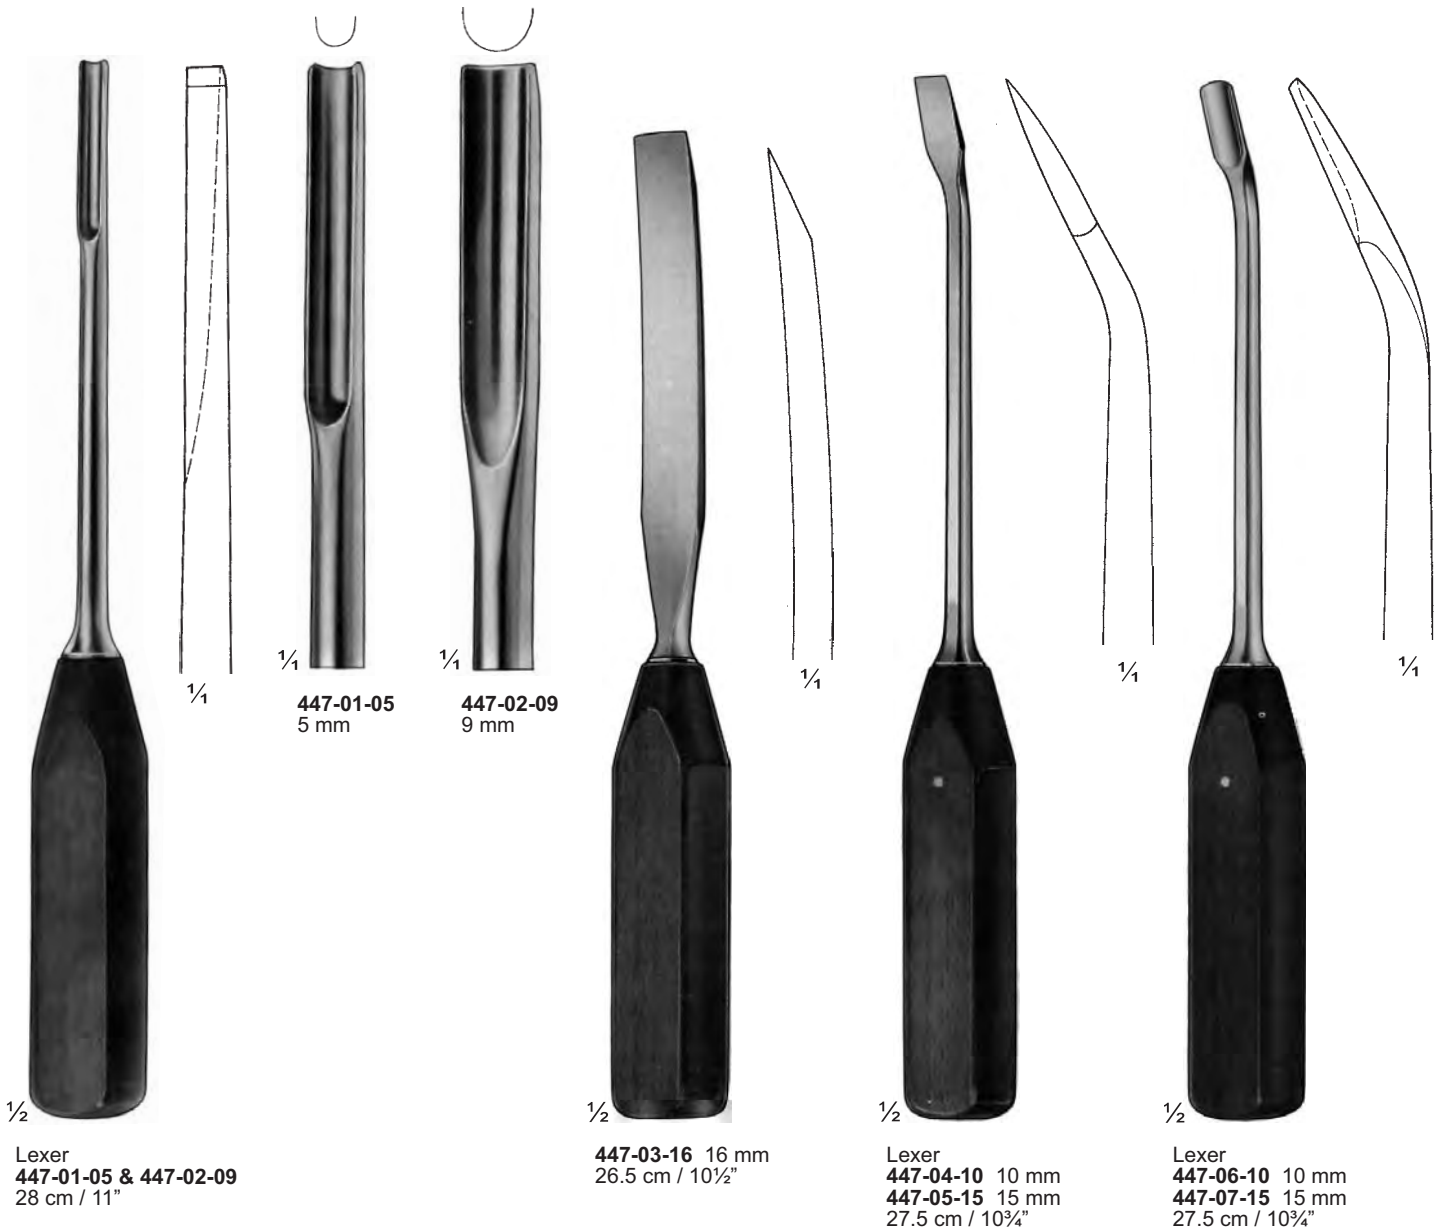

446-01-20 20 mm
24.5 cm / 9 3/4"

Zielke
446-02-05 5.5 mm
446-03-09 9 mm
23 cm / 9"

Wagner
446-04-09 To 446-12-30
34 cm / 13 1/2"
Thin concave osteotome

446-13-05 5 mm
446-14-10 10 mm
446-15-15 15 mm
25 cm / 10"

446-16-05 5 mm
446-17-10 10 mm
446-18-15 15 mm
25 cm / 10"