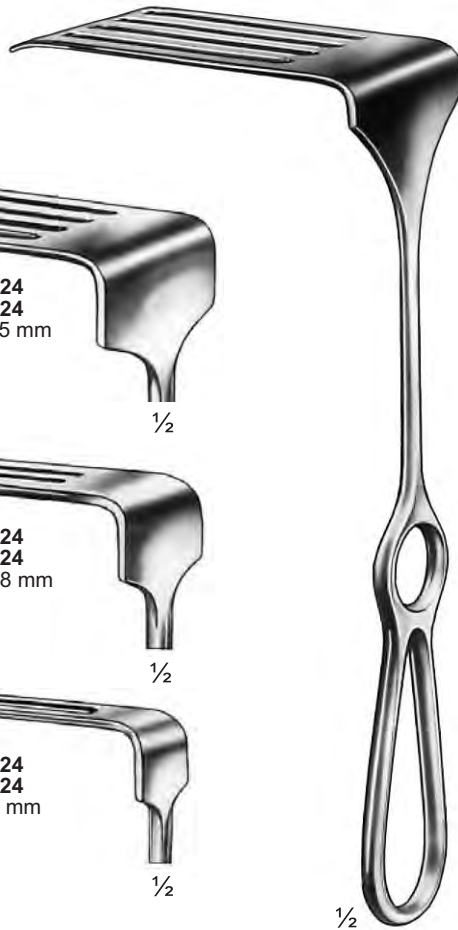

Sauerbruch  
358-01-25 To 358-03-25  
25 cm / 10"

Sauerbruch  
358-04-26 To 358-06-26  
26 cm / 10 $\frac{1}{4}$ "

Bruener  
358-07-27 To 358-13-27  
27.5 cm / 10 $\frac{3}{4}$ "

90 X 160 mm

Weinberg  
359-07-24  
24 cm / 9½"

½

Coryllos  
359-04-24 To 359-06-24  
24 cm / 9½"

½

Coryllos  
359-01-24 To 359-03-24  
24 cm / 9½"

½

359-03-24  
359-06-24  
115 X 65 mm

½

359-02-24  
359-05-24  
105 X 48 mm