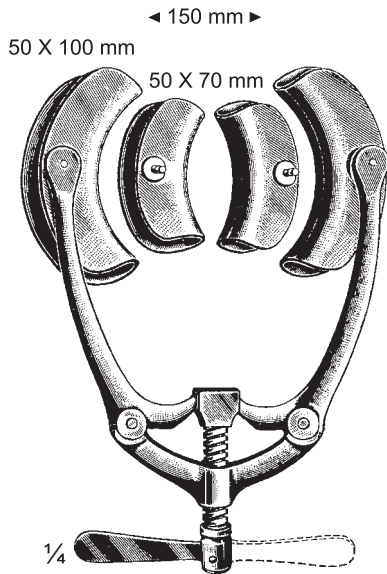

Quervain
405-01-15
24 cm / 9½"
With 2 pairs of blades