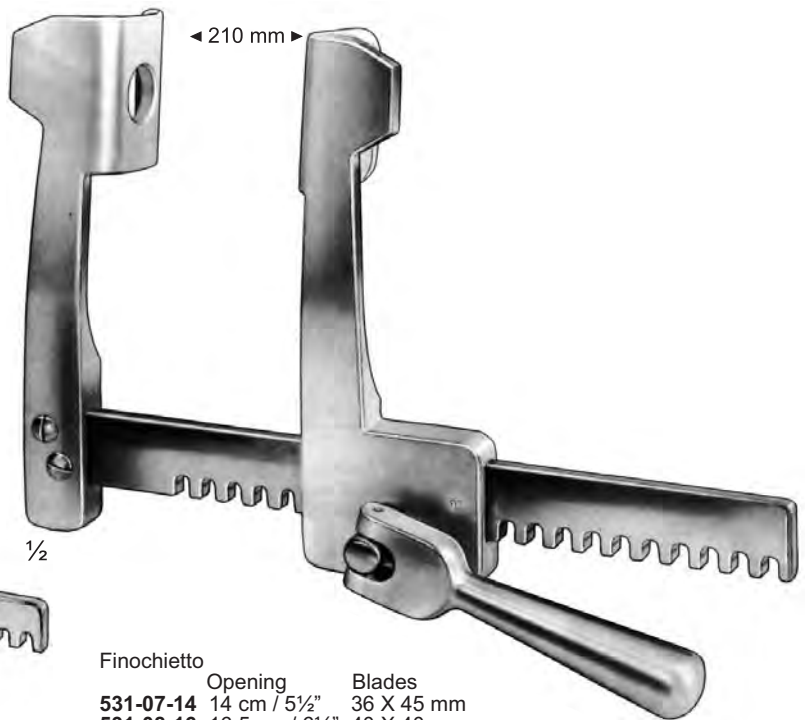

Finochietto

	Opening	Blades
531-07-14	14 cm / 5½"	36 X 45 mm
531-08-16	16.5 cm / 6½"	40 X 40 mm
531-09-21	21 cm / 8¼"	44 X 65 mm
531-10-21	21 cm / 8¼"	65 X 65 mm
531-11-25	25 cm / 10"	70 X 65 mm
531-12-30	30 cm / 12"	70 X 65 mm