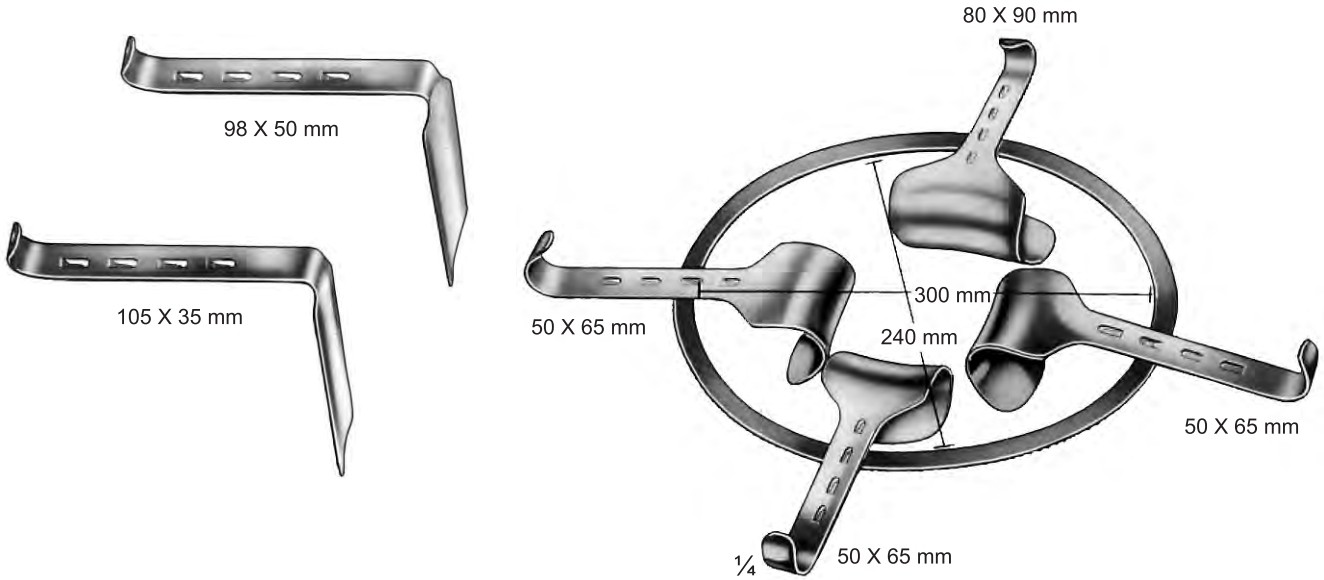

Hook-on retractors for 411-01-05 & 411-02-09

Exchangeable blades for 411-01-05 & 411-02-09

**411-05-98**  
98 X 35 mm

**411-06-105**  
105 X 35 mm

**411-07-38**  
38 X 60 mm

**411-08-45**  
45 X 80 mm

Kirschner (Semm), oval  
**412-01-07**  
Complete consisting of :  
1 Frame 300 X 240 mm  
3 Hook-on retractors 50 X 65 mm  
1 Hook-on retractor 80 X 90 mm  
1 Hook-on retractor 98 X 50 mm  
1 Hook-on retractor 105 X 35 mm