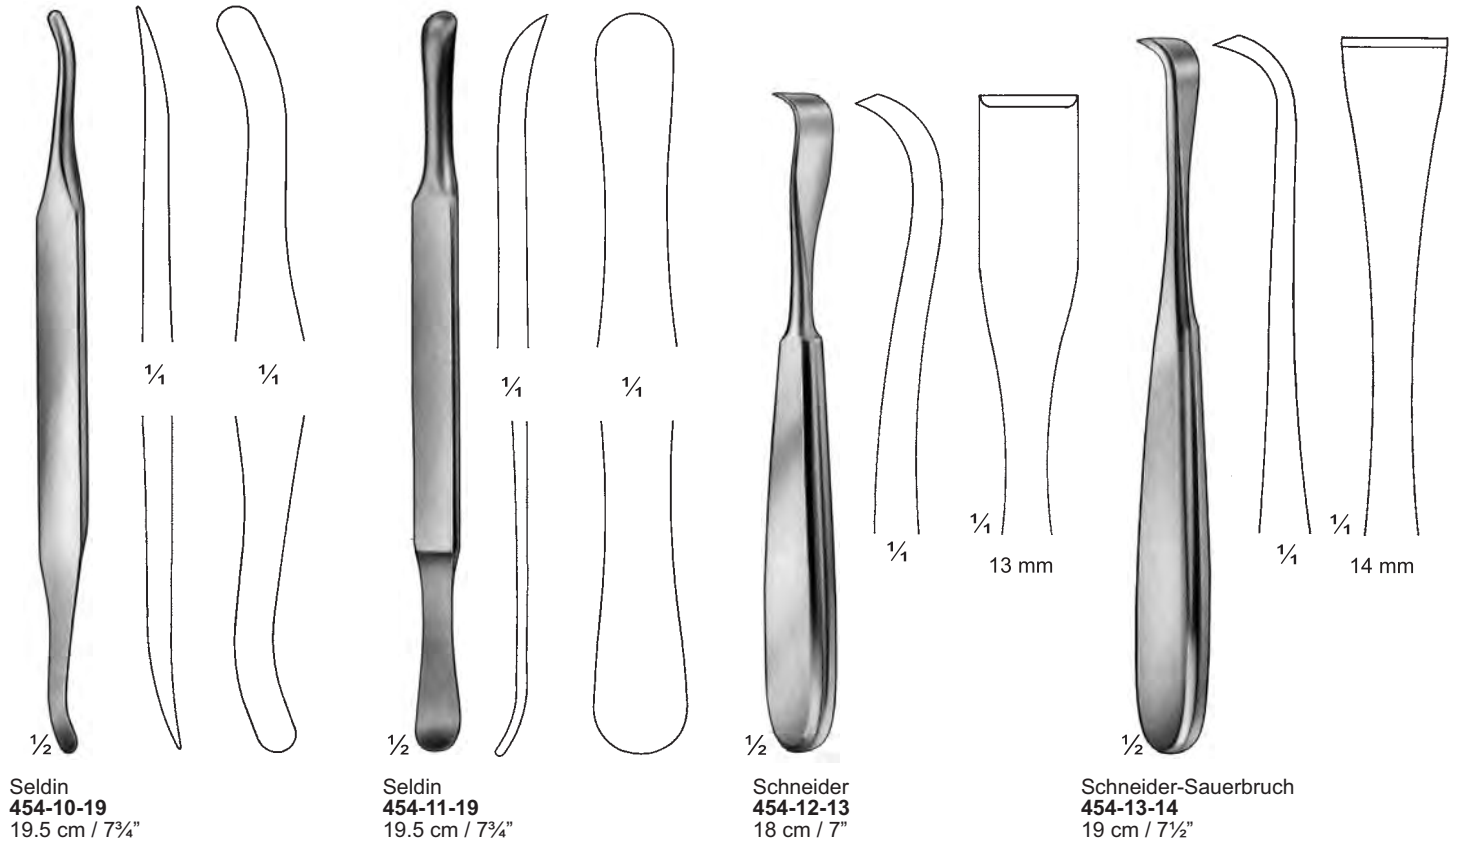

**Raspatorien
Periosteal Elevators
Rugines- raspatoires**