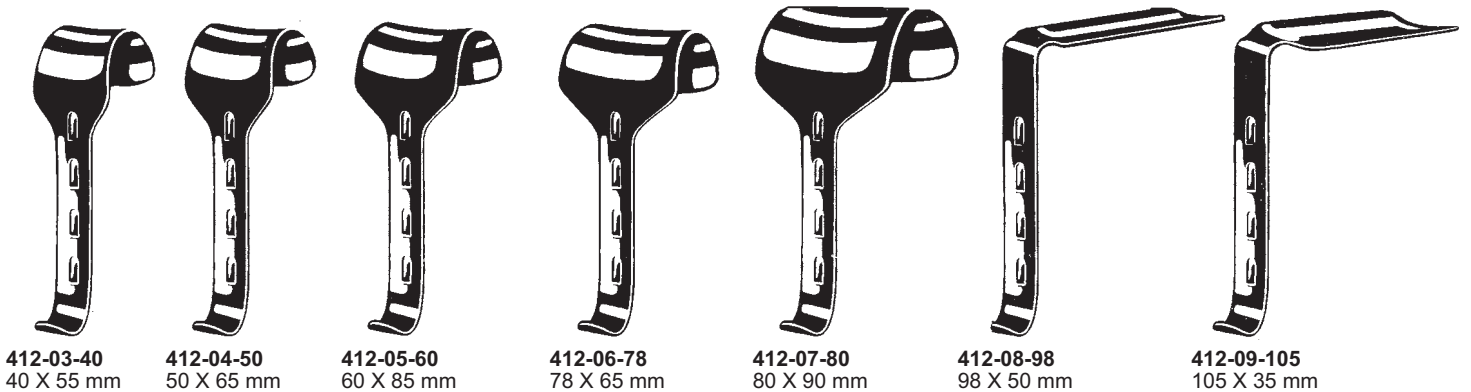

Hook-on retractors for 412-01-07

Hook-on retractors for 412-01-07,
Intestinal and bladder

412-03-40
40 X 55 mm

412-04-50
50 X 65 mm

412-05-60
60 X 85 mm

412-06-78
78 X 65 mm

412-07-80
80 X 90 mm

412-08-98
98 X 50 mm

412-09-105
105 X 35 mm