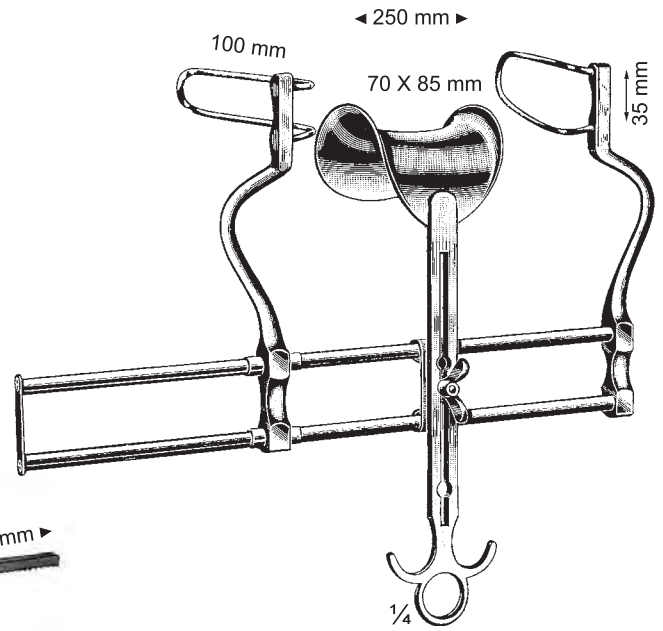

Balfour
Opening Wire blades
406-03-25 250 mm 35 X 100 mm
406-04-28 280 mm 40 X 105 mm
406-05-30 300 mm 40 X 110 mm