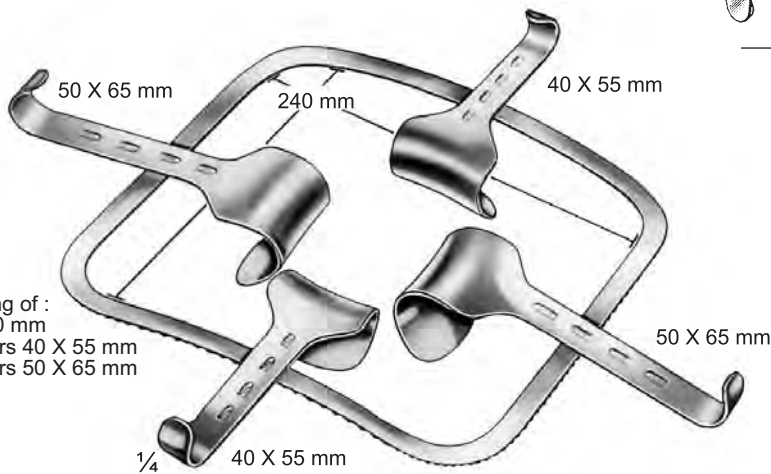

80 X 45 mm

O'Sullivan-O'Conner

409-13-03

With three blades

Frazier  
**410-01-08**  
Opening 8.5 cm / 3¼"

Temple Fay  
**410-02-12**  
Opening 12 cm / 4¾"

Kirschner  
**410-03-05**  
Complete consisting of :  
1 Frame 240 X 240 mm  
2 Hook-on retractors 40 X 55 mm  
2 Hook-on retractors 50 X 65 mm