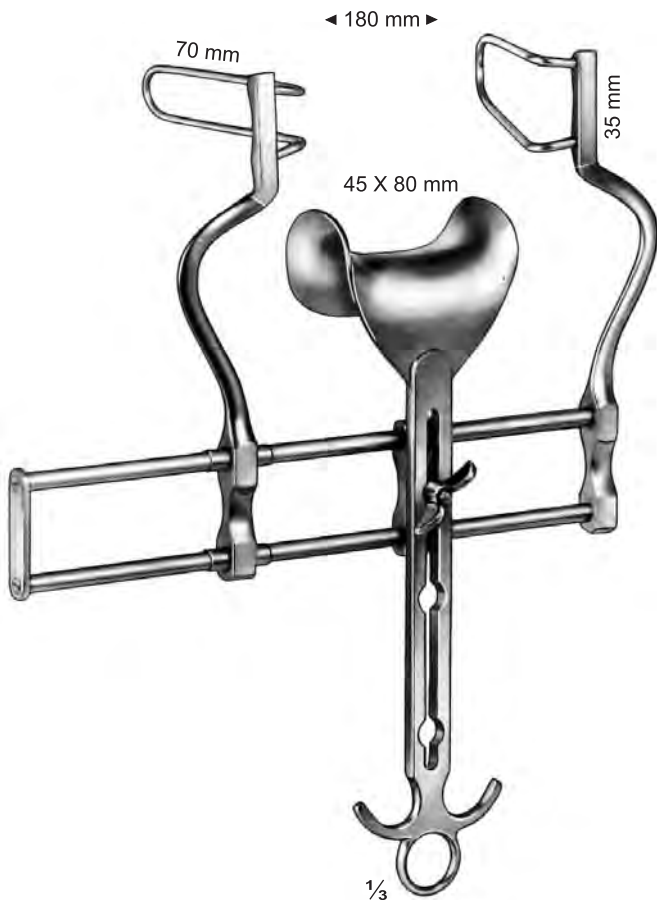

Balfour
406-06-18 Opening 180 mm
406-07-20 Opening 200 mm