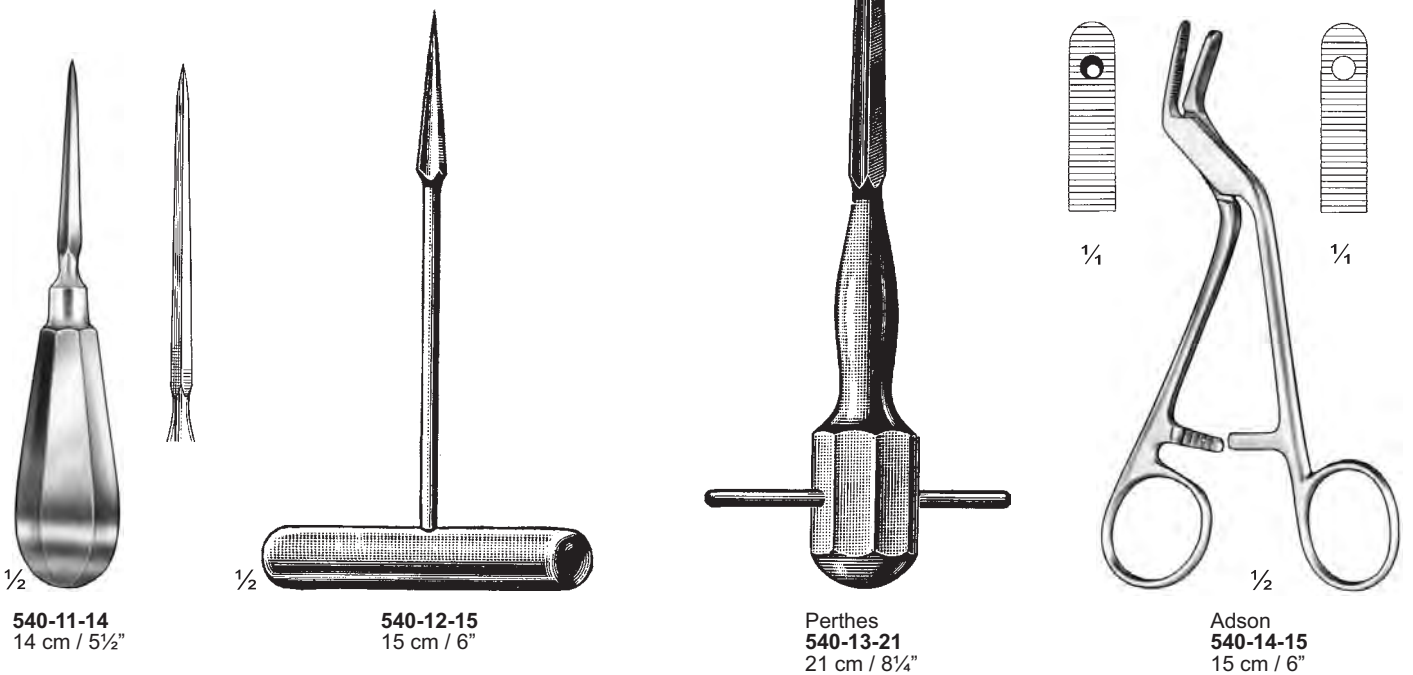

1/2

Ralk  
**539-08-16**  
16 cm / 6¼"  
With three jaw-chuck and key  
opening up to 6.35 mm Ø

1/2

1/4  
541-01-07  
7 cm / 2 3/4"

1/4  
541-02-07  
7 cm / 2 3/4"

1/4  
541-03-07  
7 cm / 2 3/4"

1/4  
541-04-07  
7 cm / 2 3/4"