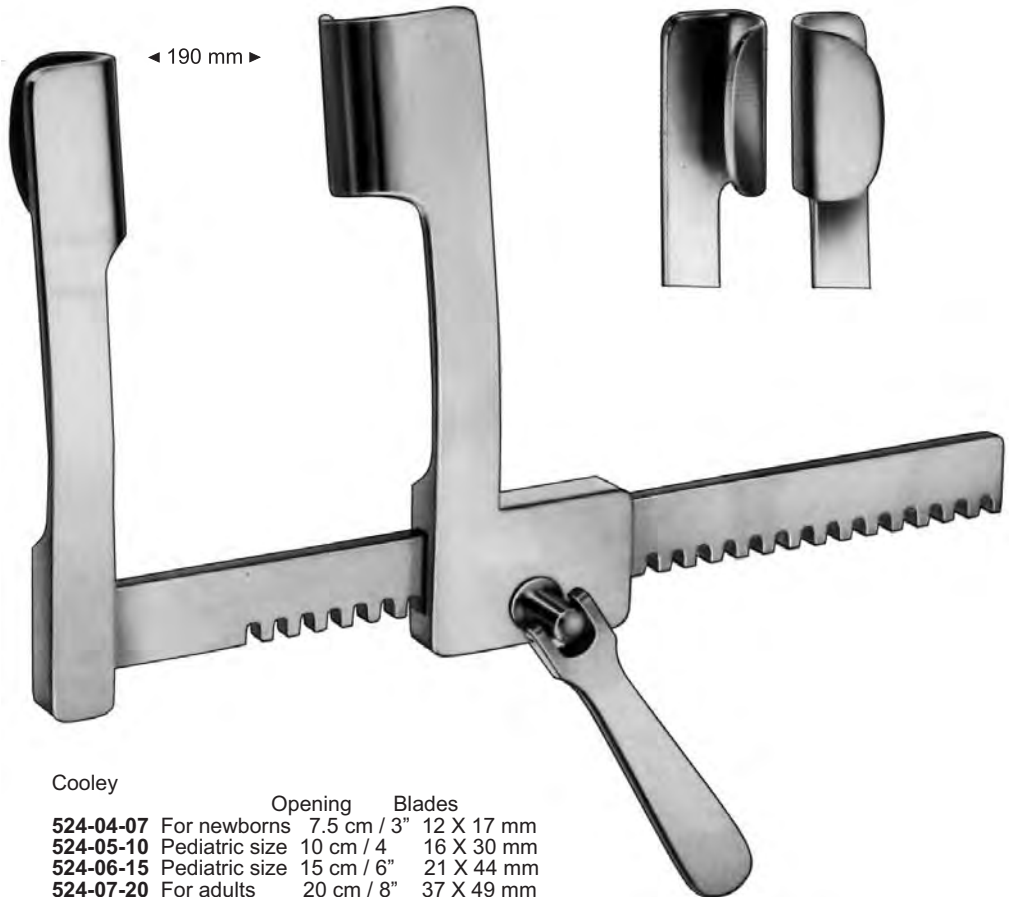

Morse  
**524-02 -20** For children  
 With moveable double blades  
 Opening 20 cm / 8"  
 Blades 12 X 20 mm  
**524-03-20** For adults  
 With moveable double blades  
 Opening 20 cm / 8"  
 Blades 19 X 19 mm