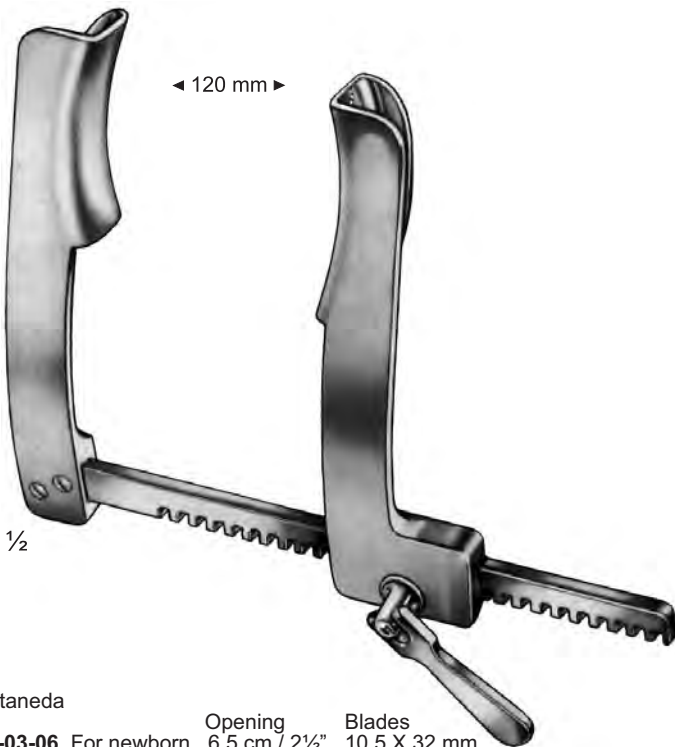

Castaneda

	Opening	Blades
532-03-06 For newborn	6.5 cm / 2$\frac{1}{2}$"	10.5 X 32 mm
532-04-07 For infants	7 cm / 2$\frac{3}{4}$"	12 X 45 mm
532-05-12 For children	12 cm / 4$\frac{3}{4}$"	15 X 60 mm