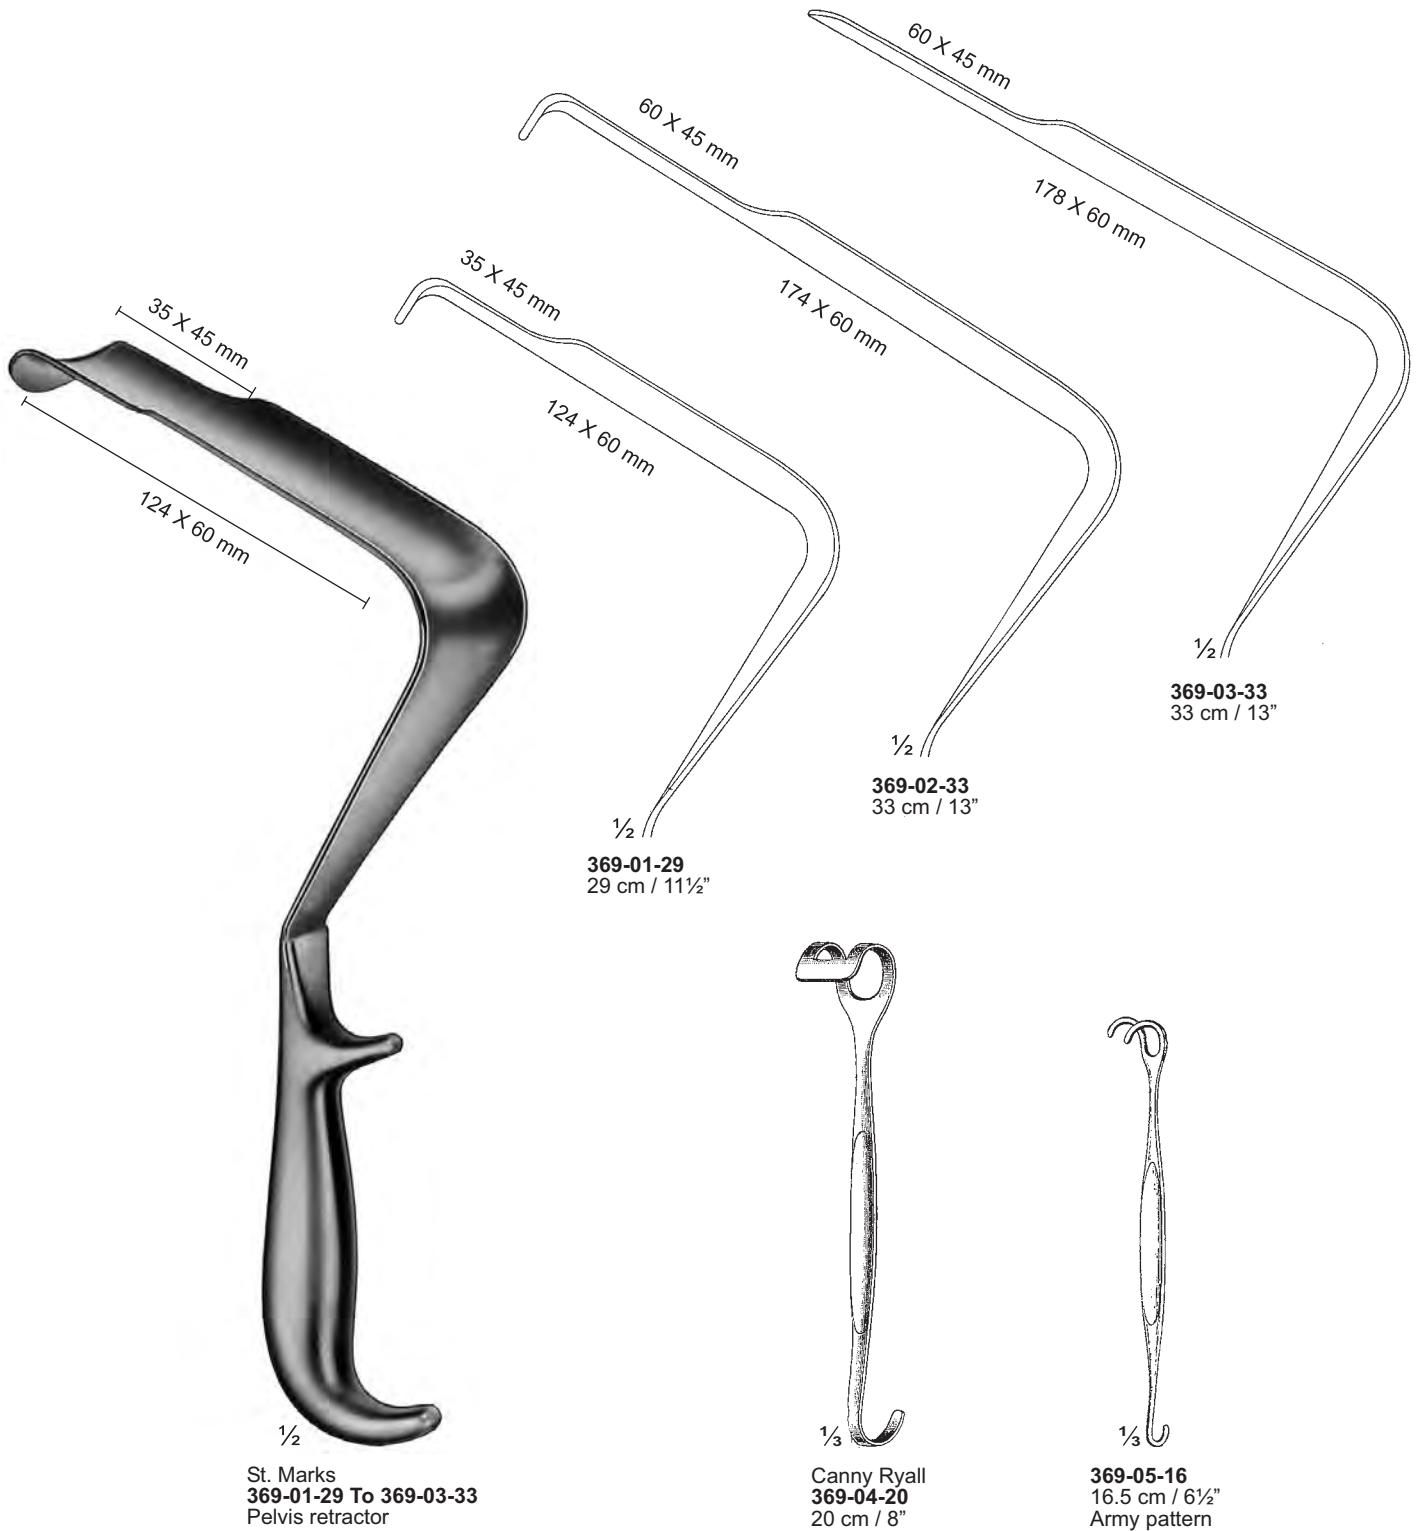

368-01-37
37.5 cm / 15"
Malleable,
cooper silver-plated

Holmann
368-01-37 & 368-02-40