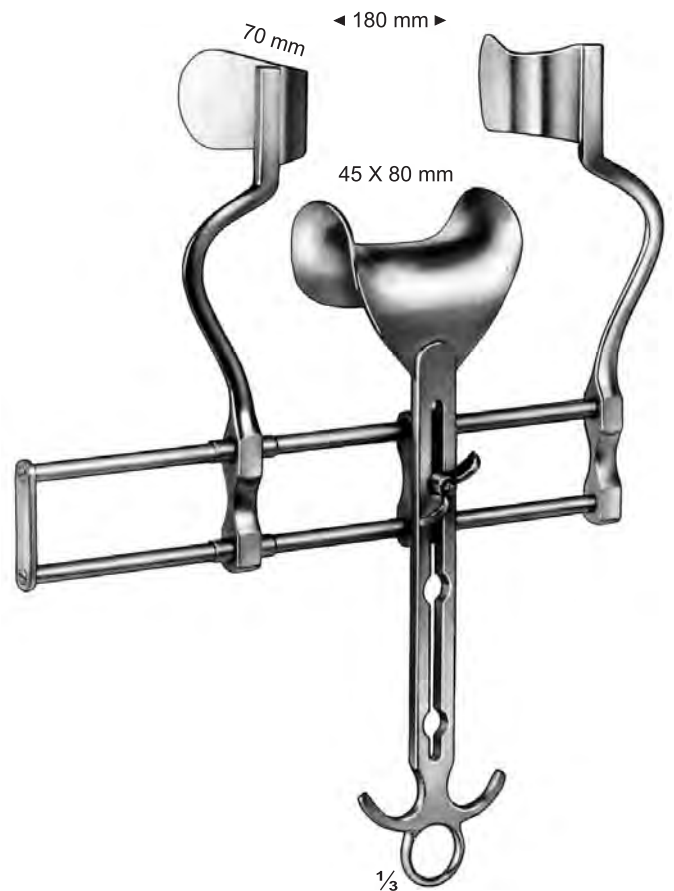

**Perman**

	Opening	Lateral Blades
<b>405-02-18</b>	18 cm / 7"	60 X 60 mm
<b>405-03-20</b>	20 cm / 8"	60 X 60 mm
<b>405-04-25</b>	25 cm / 10"	70 X 70 mm

**405-05-10**  
10.5 cm / 4¼"

**405-06-10**  
10.5 cm / 4¼"

Balfour-Baby  
406-01-09

Hertzler  
406-02-10

Balfour  
Opening Wire blades  
406-03-25 250 mm 35 X 100 mm  
406-04-28 280 mm 40 X 105 mm  
406-05-30 300 mm 40 X 110 mm

Balfour  
406-06-18 Opening 180 mm  
406-07-20 Opening 200 mm