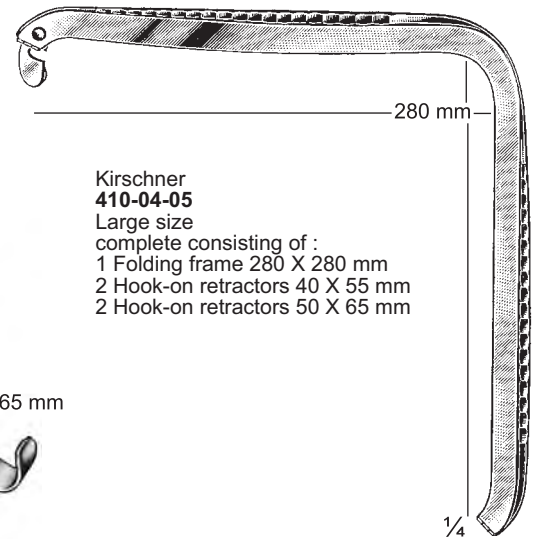

80 X 45 mm

O'Sullivan-O'Conner

409-13-03

With three blades

Frazier  
**410-01-08**  
Opening 8.5 cm / 3¼"

Temple Fay  
**410-02-12**  
Opening 12 cm / 4¾"

Kirschner  
**410-03-05**  
Complete consisting of :  
1 Frame 240 X 240 mm  
2 Hook-on retractors 40 X 55 mm  
2 Hook-on retractors 50 X 65 mm